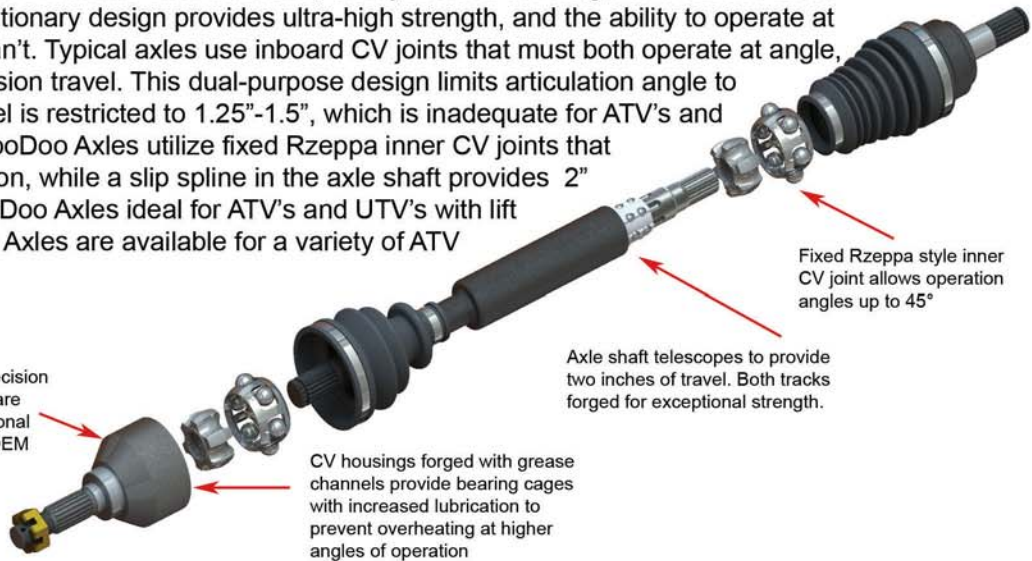

If your ATV or UTV sees extreme off road action, then you need the magic of VooDoo Axles. VooDoo Axles' revolutionary design provides ultra-high strength, and the ability to operate at angles other axles can't. Typical axles use inboard CV joints that must both operate at angle, and allow for suspension travel. This dual-purpose design limits articulation angle to about 25°, while travel is restricted to 1.25"-1.5", which is inadequate for ATV's and UTV's with lift kits. VooDoo Axles utilize fixed Rzeppa inner CV joints that allow 45° of articulation, while a slip spline in the axle shaft provides 2" of travel. Making VooDoo Axles ideal for ATV's and UTV's with lift kits up to 3". VooDoo Axles are available for a variety of ATV and UTV models.

All CV Joints start as a precision hot forged mold and then are cold forged to add exceptional strength that will exceed OEM

VooDoo Magic Allows Axles to Extend and Compress 2 Inches!

To accommodate suspension travel, VooDoo Axles utilize a slip spline that allows the axle to compress and extend 2". The long travel especially benefits lifted vehicles as it helps to prevent disengagement of the inner CV joint from the transaxle when the suspension is at full droop. Telescoping axle bars are carried on linear motion ball bearings for smooth action that won't bind under load.