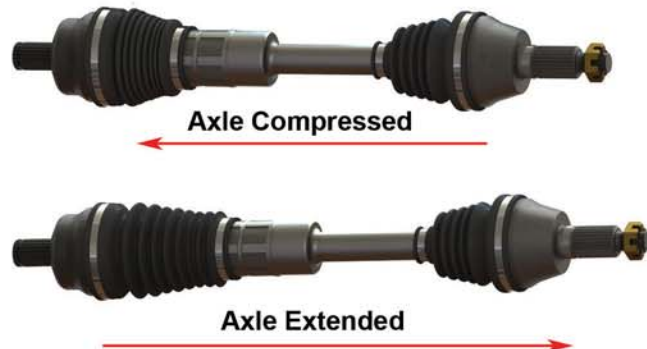

If your ATV or UTV sees extreme off road action, then you need the magic of VooDoo Axles. VooDoo Axles' revolutionary design provides ultra-high strength, and the ability to operate at angles other axles can't. Typical axles use inboard CV joints that must both operate at angle, and allow for suspension travel. This dual-purpose design limits articulation angle to about 25°, while travel is restricted to 1.25"-1.5", which is inadequate for ATV's and UTV's with lift kits. VooDoo Axles utilize fixed Rzeppa inner CV joints that allow 45° of articulation, while a slip spline in the axle shaft provides 2" of travel. Making VooDoo Axles ideal for ATV's and UTV's with lift kits up to 3". VooDoo Axles are available for a variety of ATV and UTV models.

All CV Joints start as a precision hot forged mold and then are cold forged to add exceptional strength that will exceed OEM

VooDoo Magic Allows Axles to Extend and Compress 2 Inches!

To accommodate suspension travel, VooDoo Axles utilize a slip spline that allows the axle to compress and extend 2". The long travel especially benefits lifted vehicles as it helps to prevent disengagement of the inner CV joint from the transaxle when the suspension is at full droop. Telescoping axle bars are carried on linear motion ball bearings for smooth action that won't bind under load.